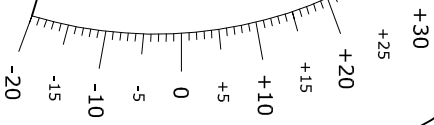

# Evolution wing setting template

ailreon/flaps

10 mm

FLAP	
Normal	Deflection 5/-3 mm
Termic	0 mm
Speed	6/-4 mm
Start	0 mm
Butterfly	0 mm
	Trim 0 mm
	3 mm
	0 mm
	14 mm
	max down

AILREON	
Normal	Deflection 16/-10 mm
Termic	13/-5 mm
Speed	20/-13 mm
Start	20/-2 mm
Butterfly	20/-12 mm
	Trim 0 mm
	0,5 to flap
	0 mm
	1 to flap
	5 mm